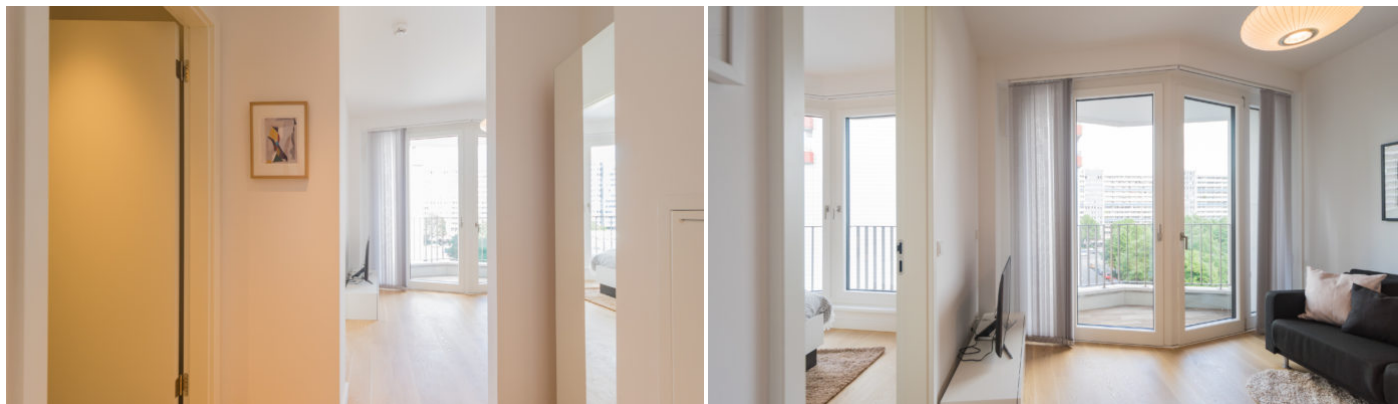

Description

House:

Bright, high-quality 2-room apartment in a new condo development, located in the very center of the city. The house was built in 2016. All apartments in the house are located into a quiet green backyard, protecting the house from the noise of the street. Very peaceful and quiet living, despite the very central location.

Apartment:

This brand new 2-room apartment was furnished in spring of 2017 by White Apartments. It fulfills the highest criteria. The kitchen is equipped with all necessary household utensils, fridge with a freezer and an oven, dishwasher, Nespresso coffee machine. Double bed with a high-quality mattress.